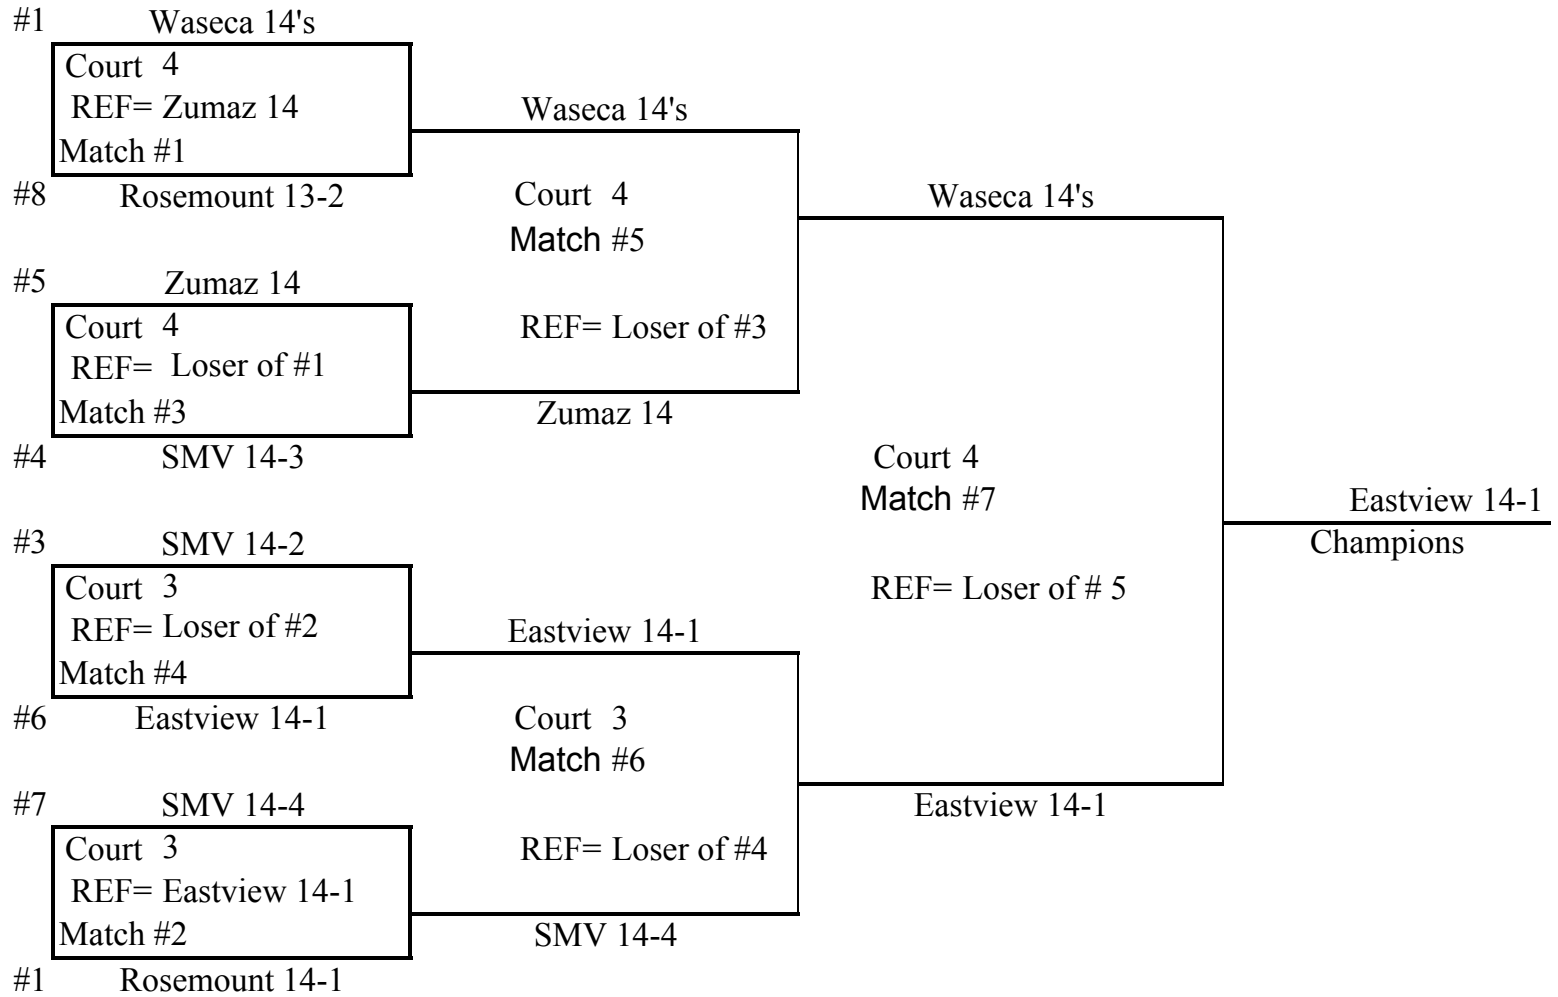

#3 Southside Jrs

Court 1
REF= Loser of #2
Match #4

Southside Jrs

REF= Loser of # 7

#6 Roch. Spikers 14-1

Court 1
Match #6

Southside Jrs

#7 Eastview 14-2

Court 1
REF= Roch. Spikers 14-1
Match #2

REF= Loser of #4

Burnsville Thunder 14G

#1 Burnsville Thunder 14G

Court 2
Match #7
REF= Winners of #5 & #6

Stewie 13 Blue

Burnsville Thunder 14G

3rd Place

Burnsville Thunder 14G

Frostbite Festival

DIVISION II

Frostbite Festival

DIVISION III

#1 Roch. Spikers 14-3

Court 9
REF= SMV 14-5
Match #1

Roch. Spikers 14-3