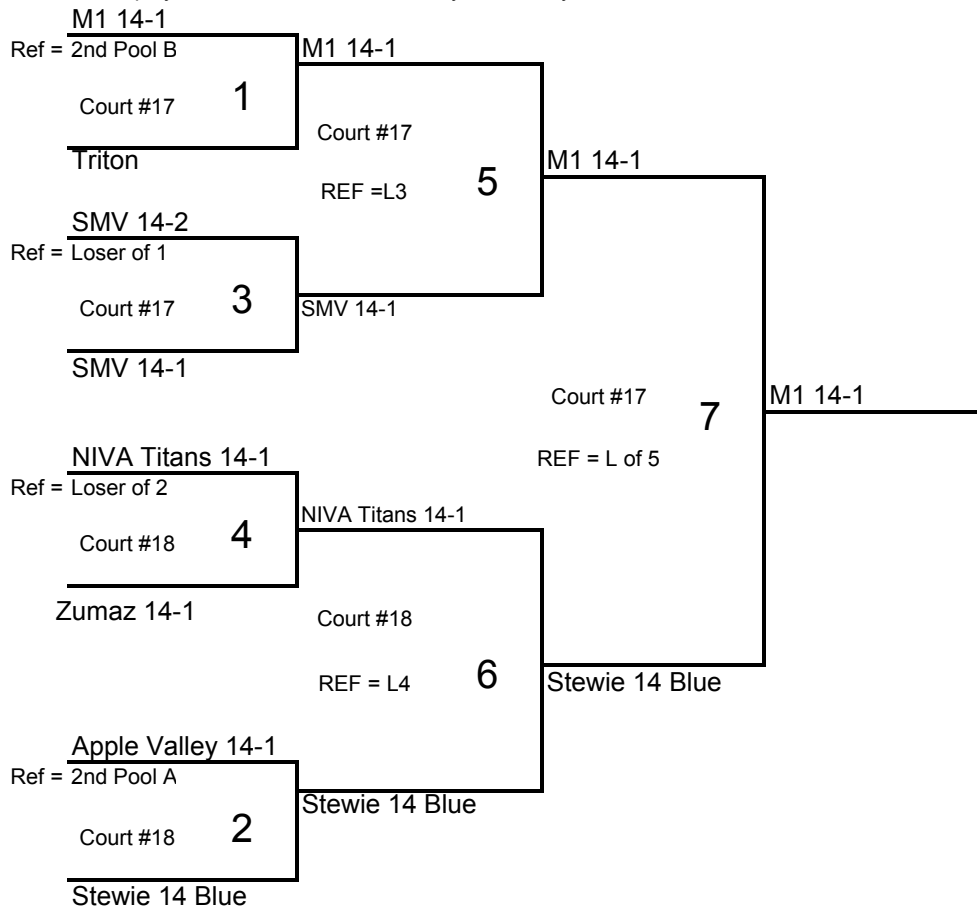

W=Winner
L=Loser

14's Frost Bracket

* = Ref 1st round of playoffs

9:00 AM Sunday 1/18/09 Byron HS

14's Chill Bracket

9:00 AM Sunday 1/18/09 Byron HS

* Ref the 1st match of brackets