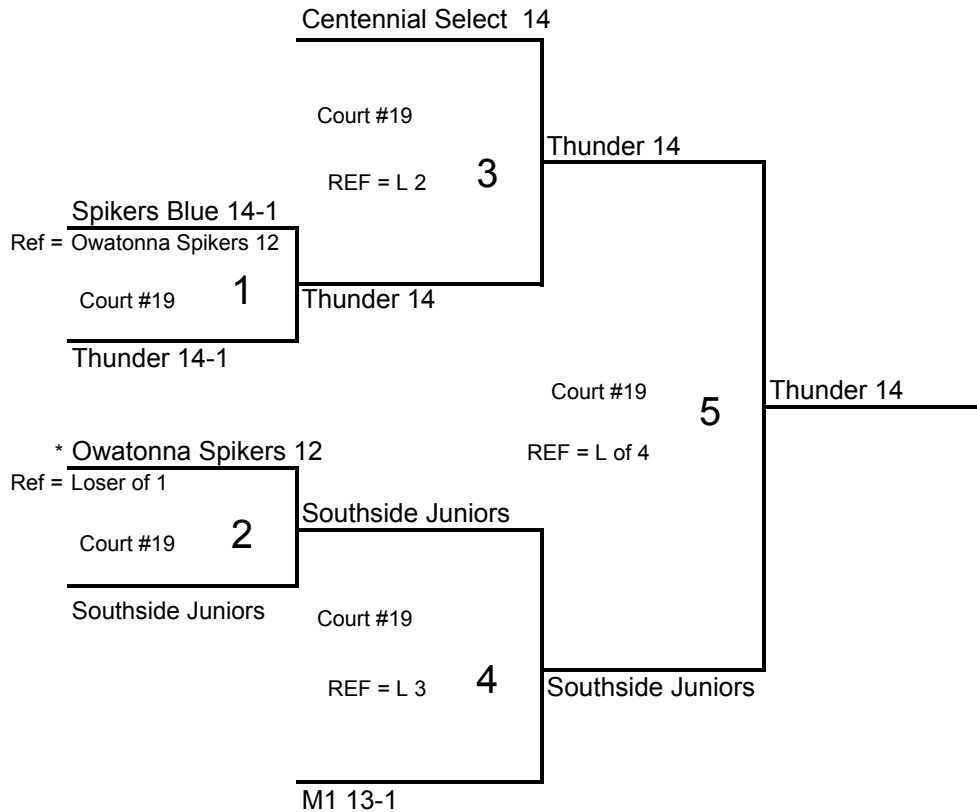

W=Winner
L=Loser

14's Frost Bracket

* = Ref 1st round of playoffs

9:00 AM Sunday 1/18/09 Byron HS

14's Chill Bracket

9:00 AM Sunday 1/18/09 Byron HS

* Ref the 1st match of brackets