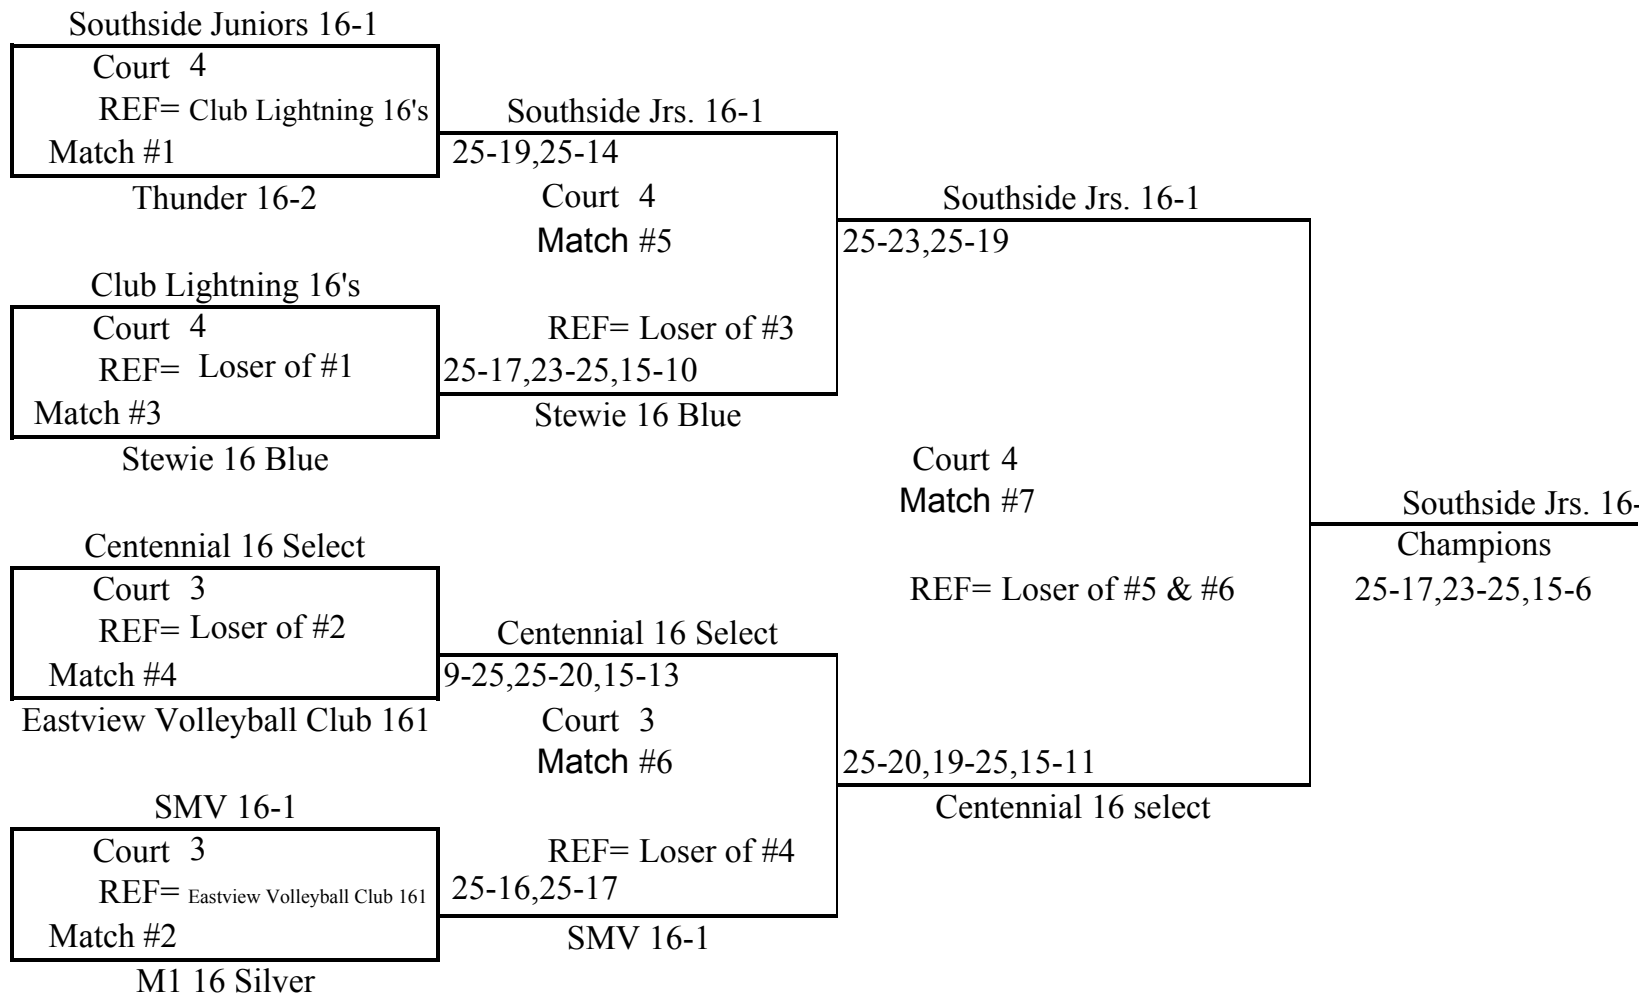

16 Gold

DIVISION I

M1 16 Navy

Court 2
REF Club Dakota 16-1
Match #1

North Juniors 16-1

Club Dakota 16-1

Court 2
REF= Loser of #1
Match #3

M1 16 White

Thunder 16-1

Court 1
REF= Loser of #2
Match #4

Apple Valley VBC 161

Atomic Force

Court 1
REF= Apple Valley VBC 161
Match #2

M1 16 Royal

M1 Navy
25-18,26-24

Court 2
Match #5
Loser of #3
25-14,25-14

M1 16 White

Apple Valley VBC 161
25-11,25-17

Court 1
Match #6
REF= Loser of #4
25-13,26-24

Atomic Force

M1 Navy
25-21,28-26

Court 2
Match #7
REF= Loser of #5 & #6
16-25,25-22,19-17

Atomic Force

M1 Navy
Champions
25-20,25-22

16 Gold

DIVISION II

16 Gold

DIVISION III