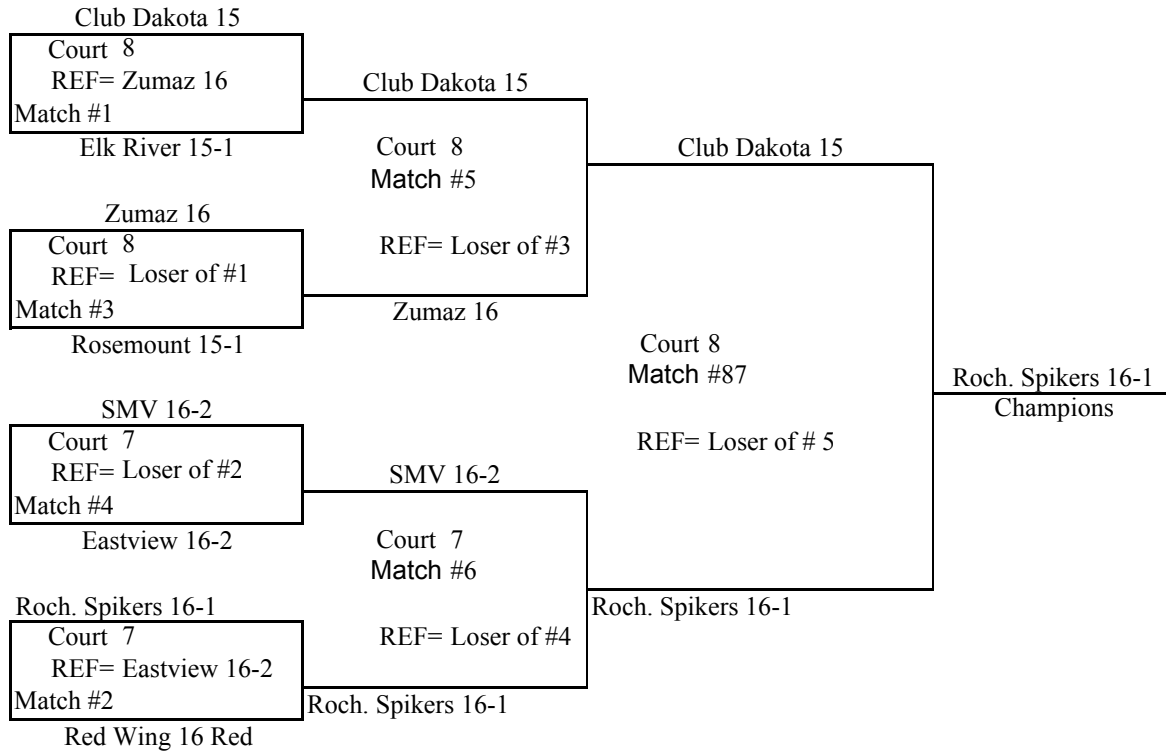

Court 5 REF= SMV 16-1 Match #2
--------------------------------------

Club Dakota 16

Club Dakota 16

Stewie 15 Blue

Court 6 Match #8  REF= Loser of # 7
--

SMV 15-1

Champions

SMV 15-1

Stewie 16 Blue

Court 6 Match #7 REF= Winners of #5 & #6
--

Stewie 16 Blue  
3rd Place

Club Dakota 16

## DIVISION II