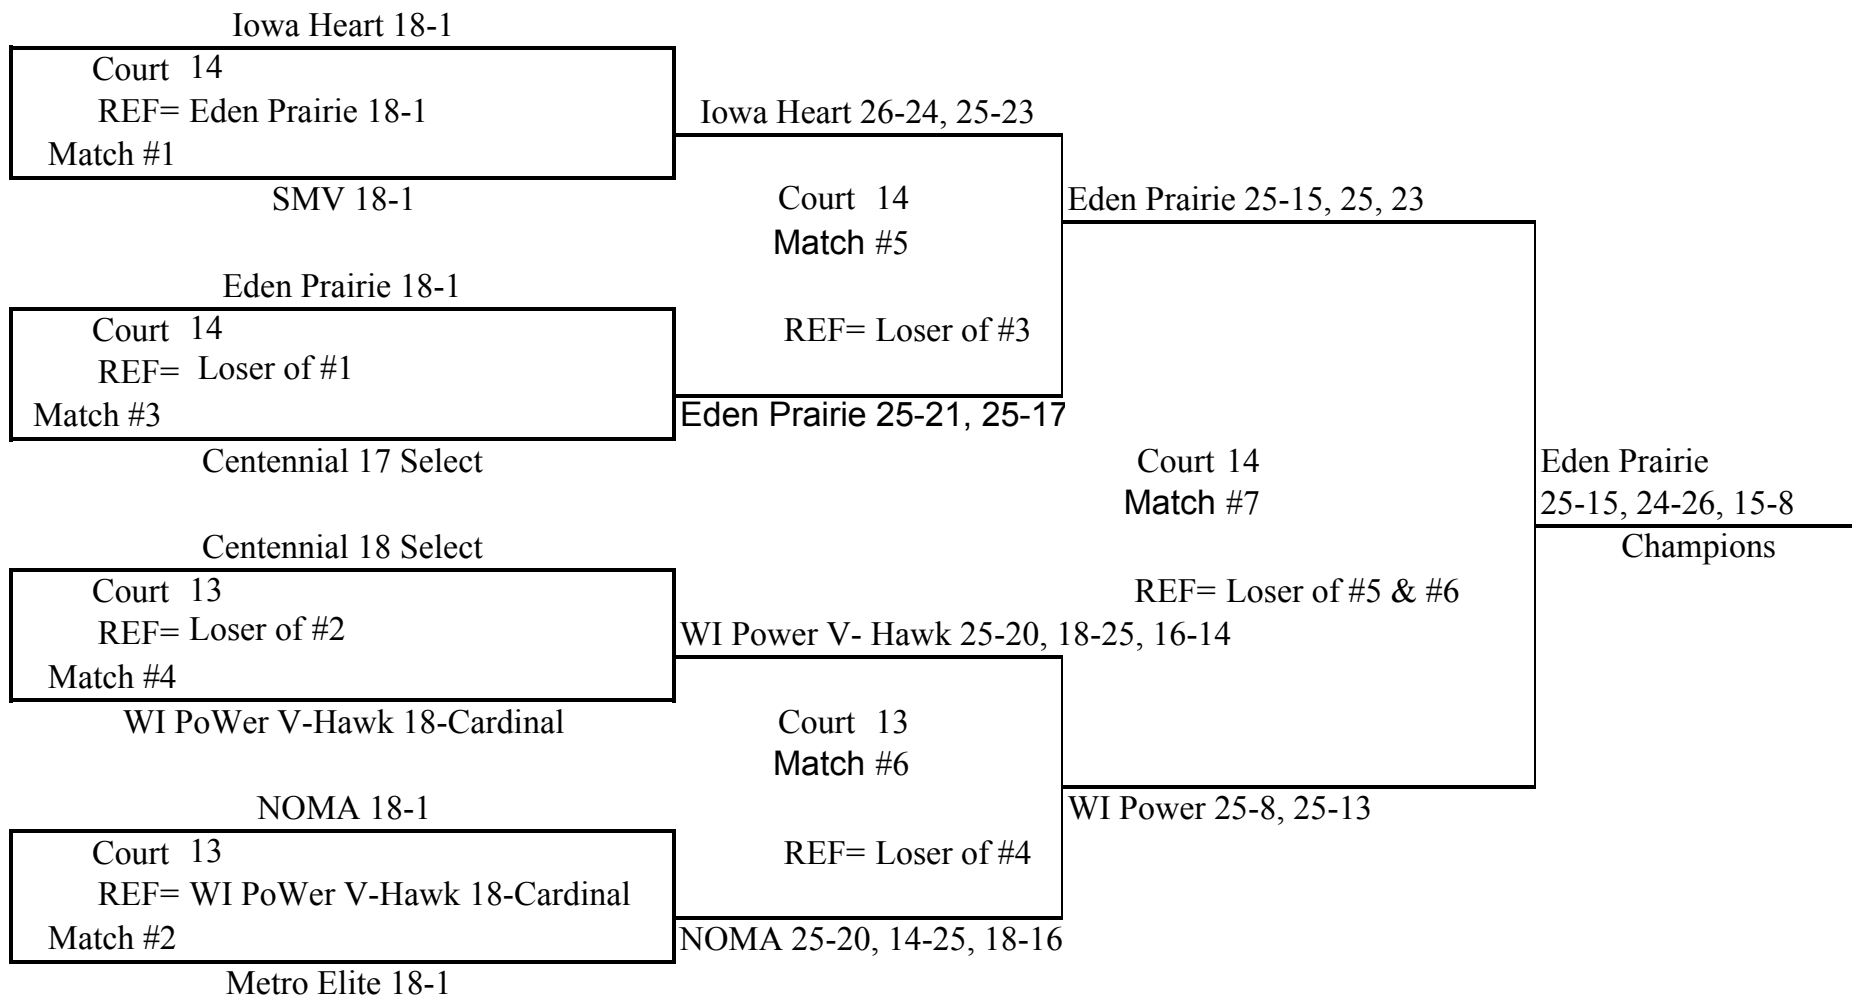

Court 12 REF= Loser of #1 Match #3
--

M1 17 Navy

SMV 17-1 25-21, 25-16

SMV 17-1 25-18, 21-25, 15-10

Court 12 Match #7 REF= Loser of #5 & #6

SMV 17-1
27-25, 25-14

Champions

Iowa Rockets 18-1

Court 11 REF= Loser of #2 Match #4
--

Sheldon 171

Sheldon 25-20, 25-19

Court 11 Match #6 REF= Loser of #4
--

M1 18 White

Court 11 REF= Sheldon 171 Match #2
--

T.R.C. Stars

M1 White 26-24, 26-24

Sheldon 25-21, 25-17

18's

DIVISION II

18's

DIVISION III