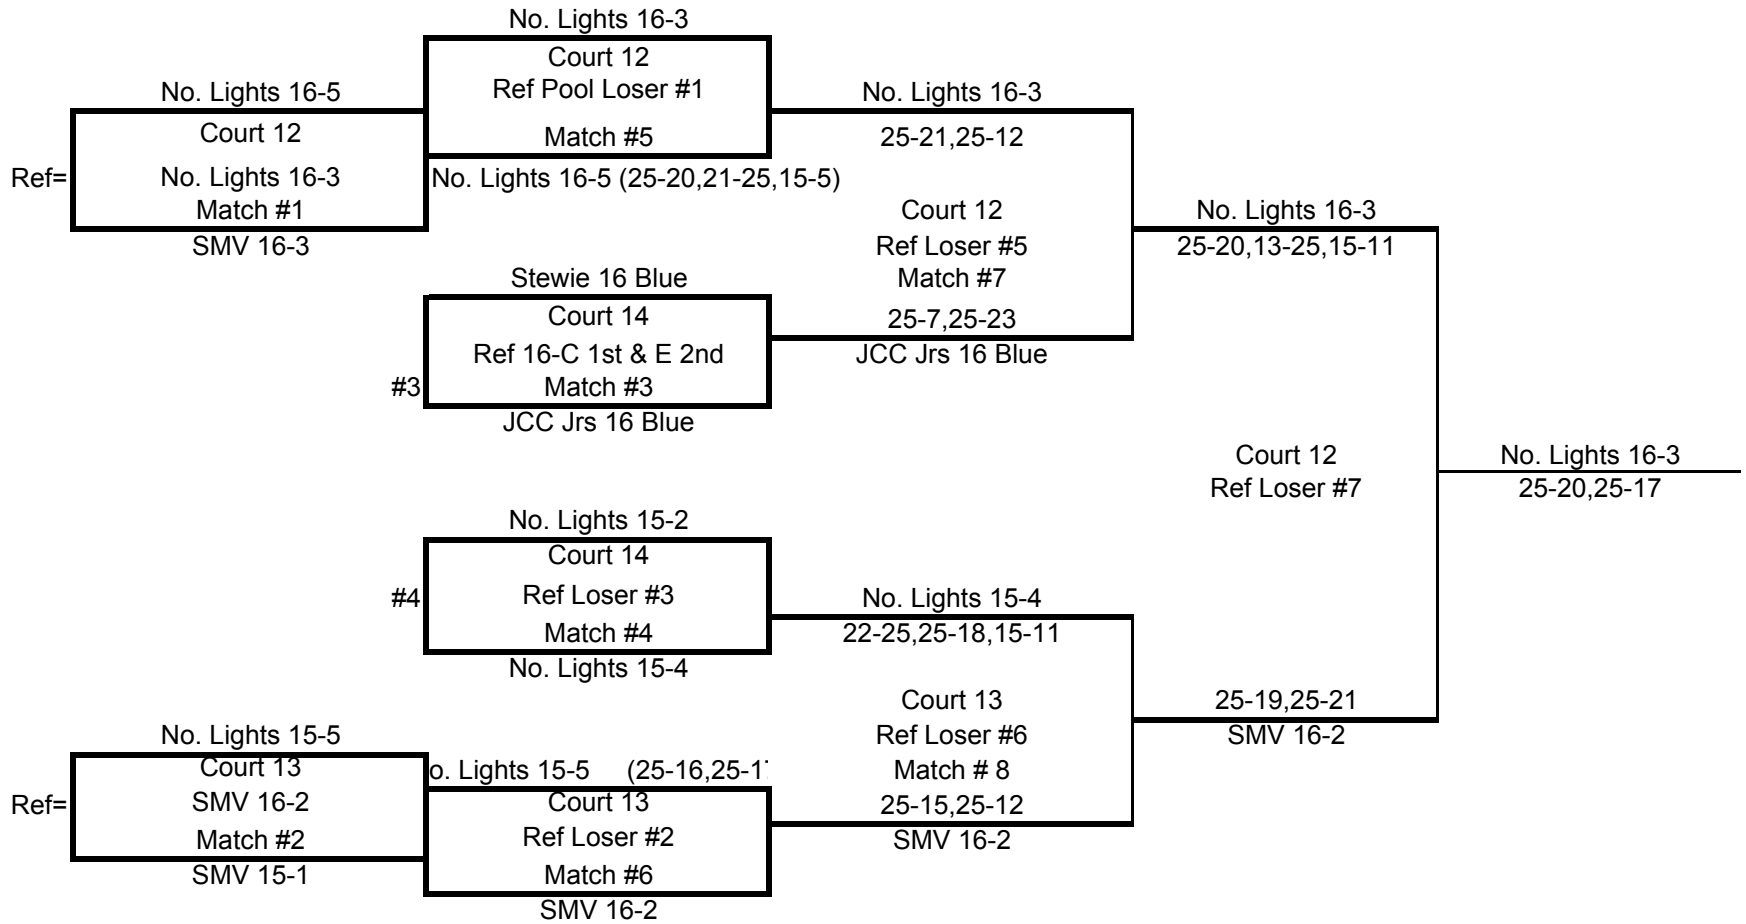

16's Gold Bracket

*= Share reffing First round of Playoffs
 **= Ref 2nd Round of playoffs

16's Silver Bracket

16's Bronze Bracket