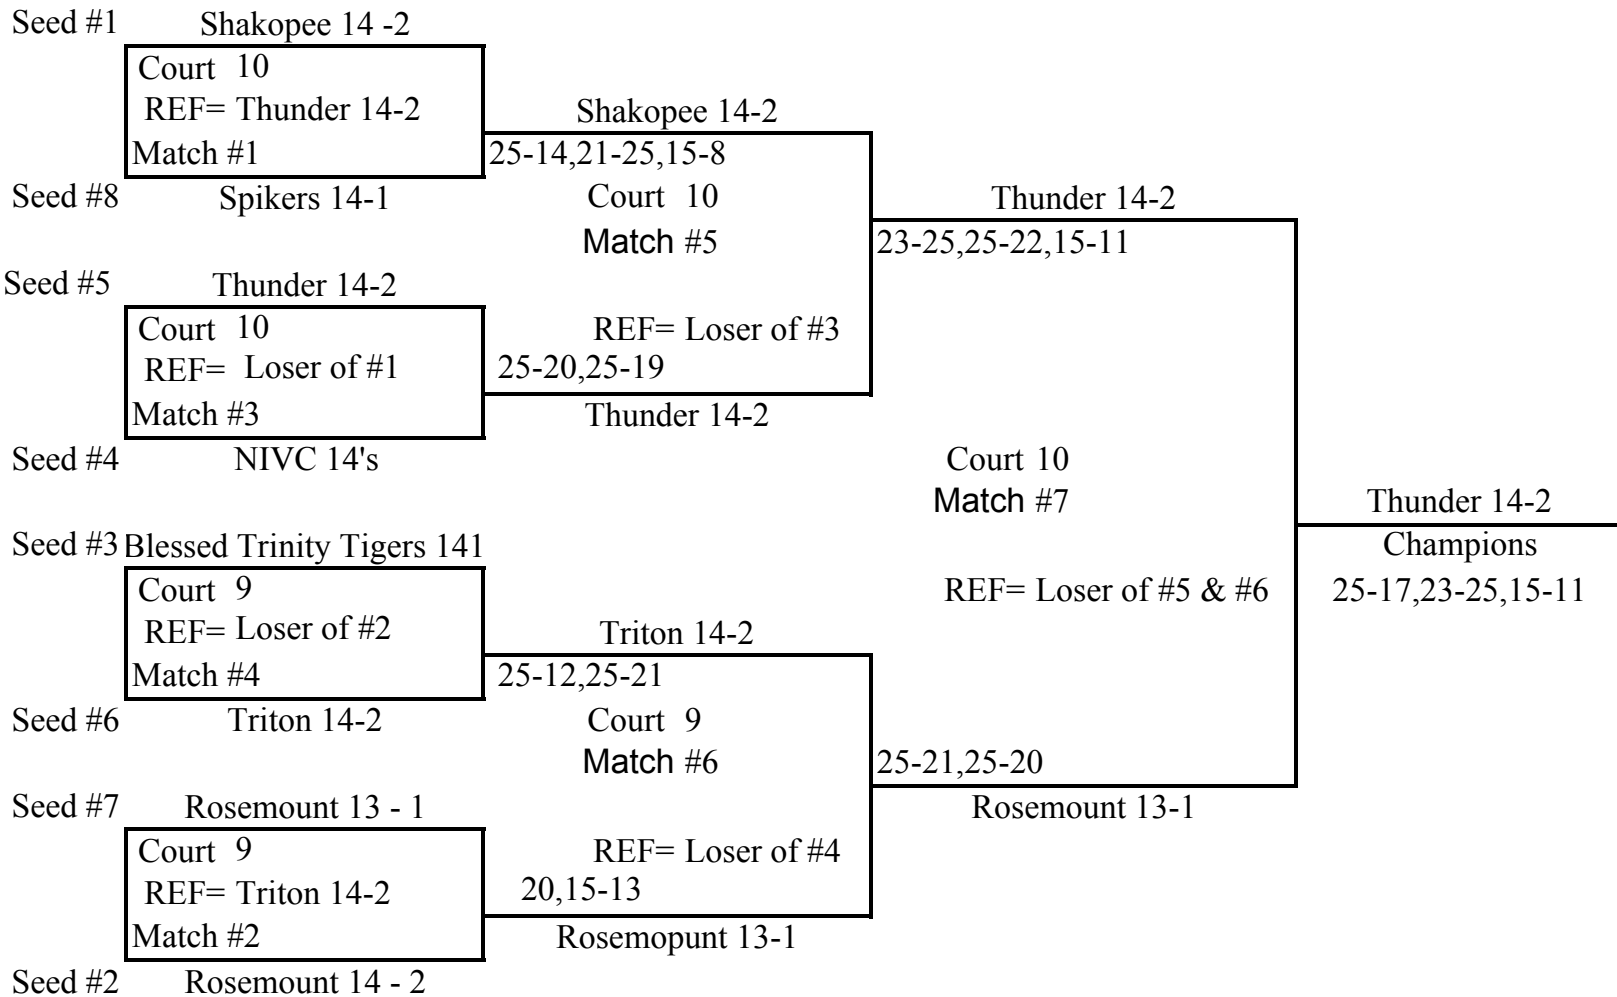

14's DIVISION I

Seed #1 Eastview 14-1

Court 6
REF= Thunder 14-1
Match #1

Eastview 14-1
25-22,25-16

Seed #8 Centennial 14 club

Court 6
Match #5

Eastview 14-1
20-25,25-12,15-13

Seed #5 Thunder 14-1

Court 6
REF= Loser of #1
Match #3

REF= Loser of #3
25-15,27-25
Thunder 14-1

Seed #4 Triton 14-1

Court 6
Match #7

Zumaz

Seed #3 Zumaz 141

Court 5
REF= Loser of #2
Match #4

Zumaz
25-21,21-25,15-11

REF= Loser of #5

Champions
25-23,25-19

Seed #6 SMV 14-1

Court 5
Match #6

25-16,25-22

Seed #7 Shakopee 14-1

Court 5
REF= SMV 14-1
Match #2

REF= Loser of #4
25-14,25-23
Rosemount 14-1

Zumaz

Seed #2 Rosemount 14 - 1

14's DIVISION II

14's

DIVISION III