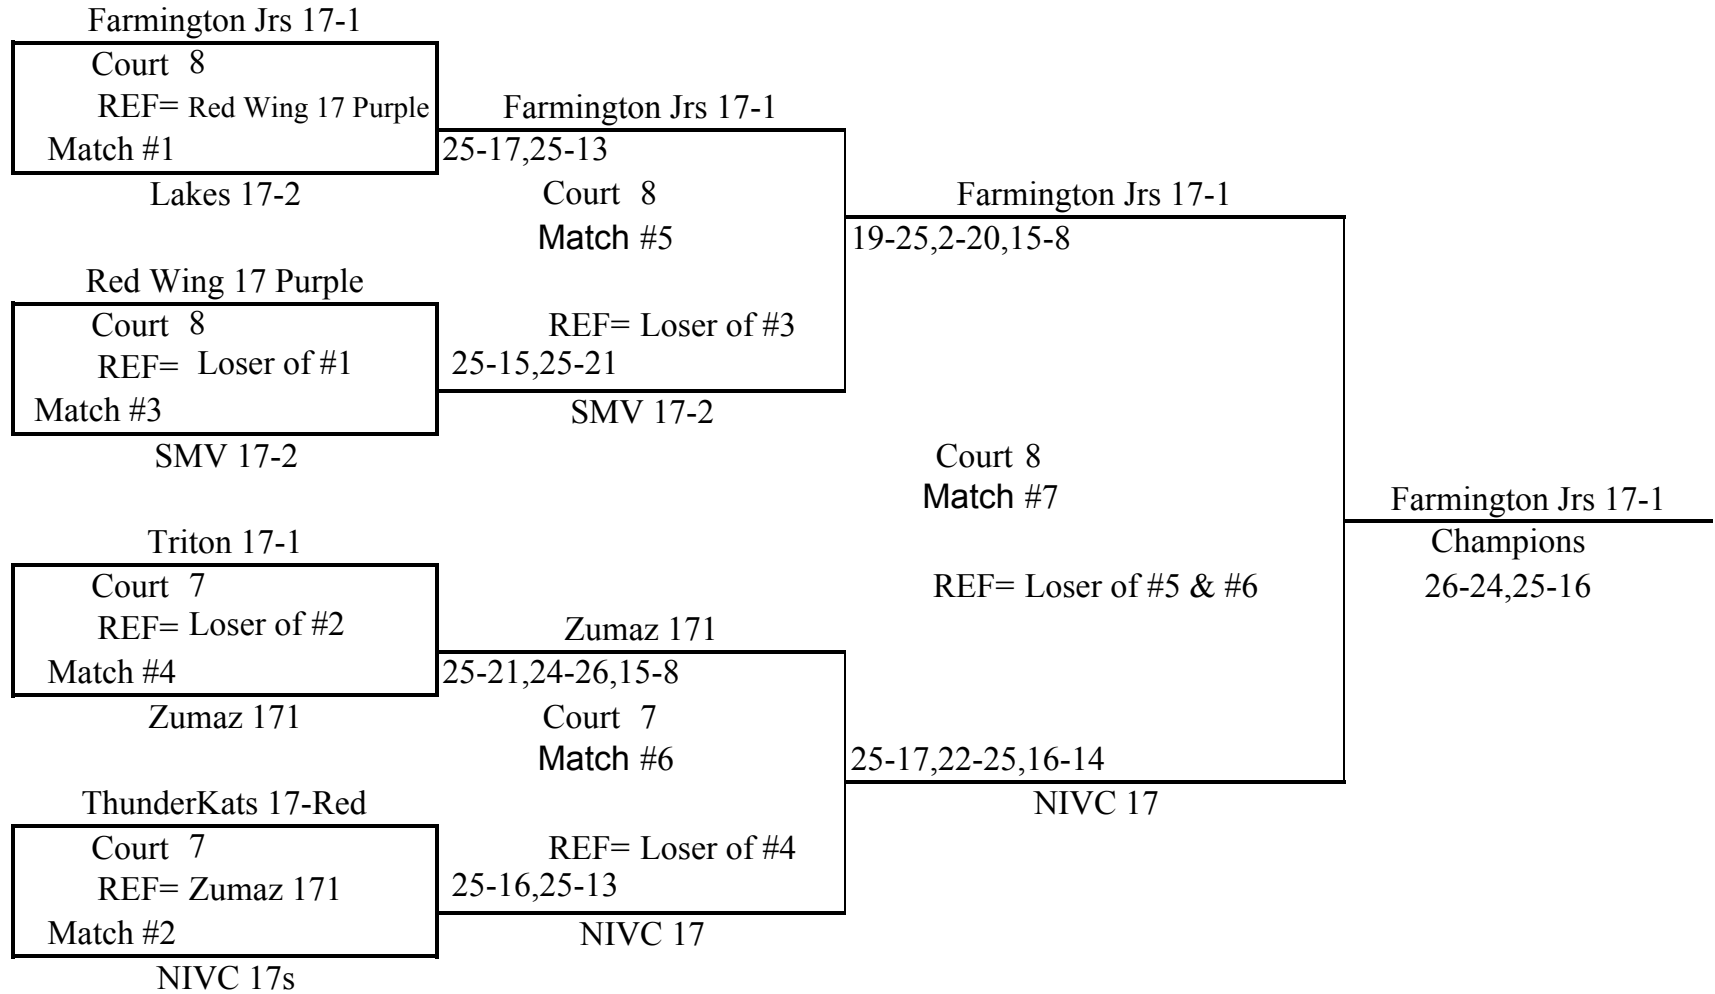

18's

DIVISION I

TRC Stars 18-1

Court 2 REF SMV 17-1 Match #1

Thunder 17-1

SMV 17-1

Court 2 REF= Loser of #1 Match #3

Southside

SMV 18-1

Court 1 REF= Loser of #2 Match #4

Thunder 18-1

Heartland South 17

Court 1 REF= Thunder 18-1 Match #2
--

Heartland South 18

TRC Stars 18-1

25-14,25-17 Court 2 Match #5

REF= Loser of #3 25-20,25-12 SMV 17-1

SMV 18-1

25-19,25-23 Court 1 Match #6

REF= Loser of #4 25-18,25-1 Heartland South 18
--

TRS Stars 18-1

25-13,25-21 Court 2 Match #7 REF= Loser of #5 & #6 25-19,21-25,16-14
--

Heartland South 18

TRC Stars 18-1

Champions
21-25,25-22,15-13

18's

DIVISION II

18's

DIVISION III

|