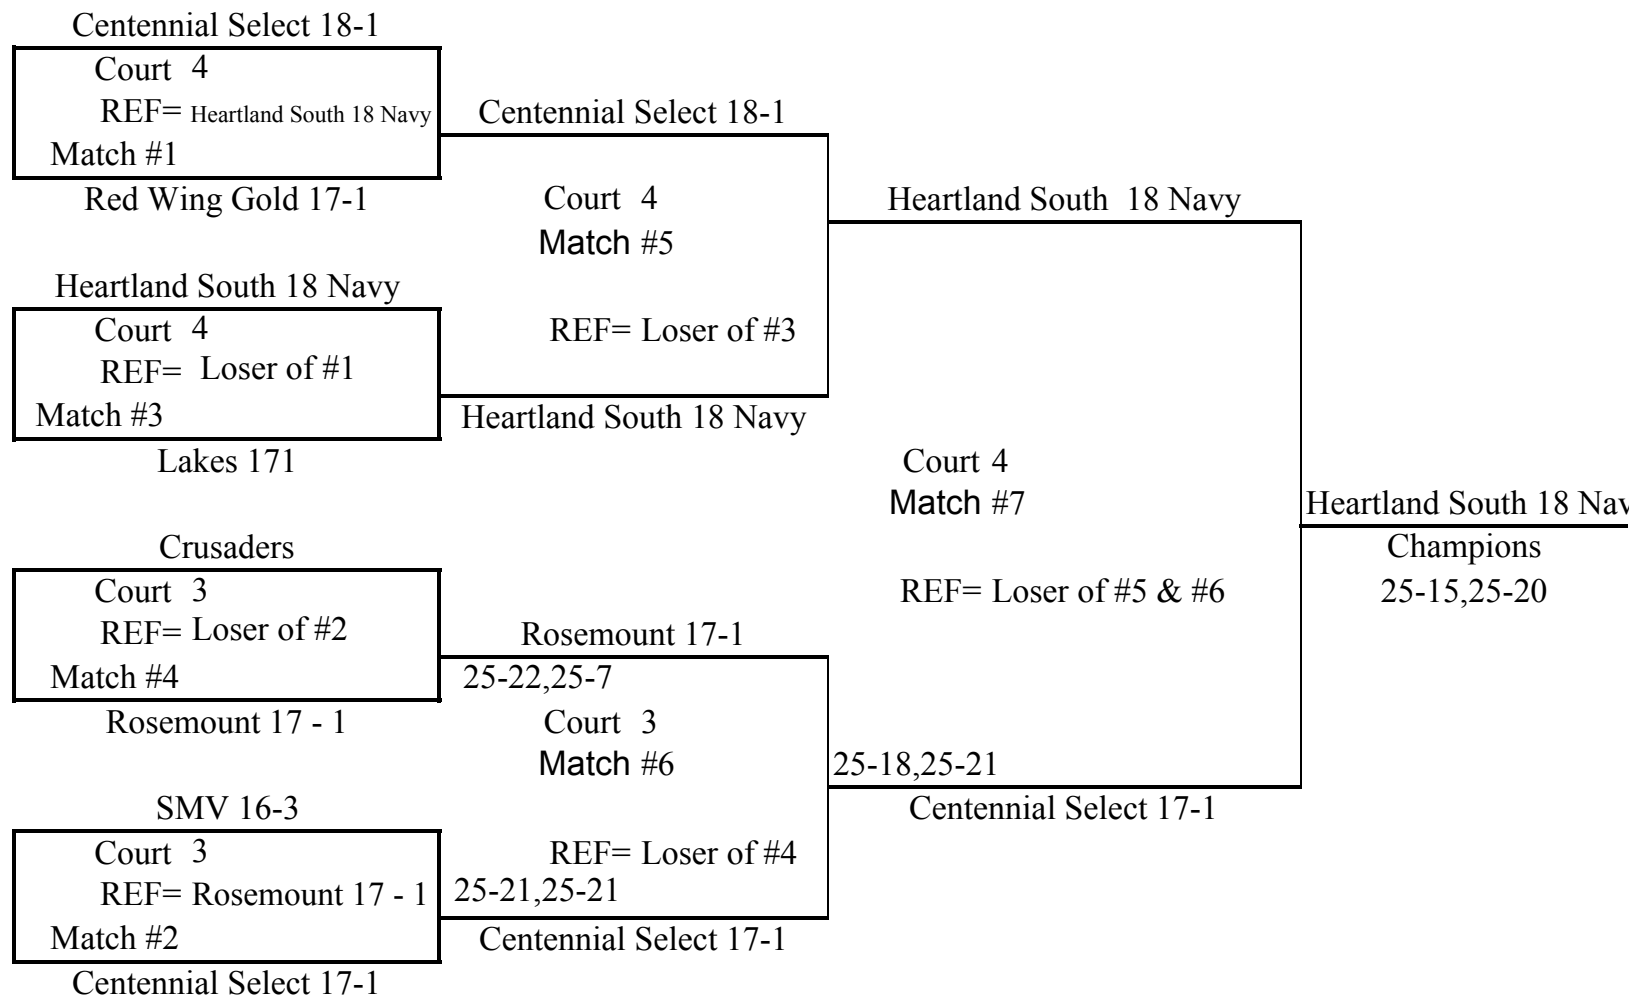

18's

DIVISION I

TRC Stars 18-1

Court 2 REF SMV 17-1 Match #1

Thunder 17-1

SMV 17-1

Court 2 REF= Loser of #1 Match #3

Southside

SMV 18-1

Court 1 REF= Loser of #2 Match #4

Thunder 18-1

Heartland South 17

Court 1 REF= Thunder 18-1 Match #2
--

Heartland South 18

TRC Stars 18-1

25-14,25-17 Court 2 Match #5

REF= Loser of #3 25-20,25-12 SMV 17-1

SMV 18-1

25-19,25-23 Court 1 Match #6

REF= Loser of #4 25-18,25-1 Heartland South 18
--

TRS Stars 18-1

25-13,25-21 Court 2 Match #7 REF= Loser of #5 & #6 25-19,21-25,16-14
--

Heartland South 18

TRC Stars 18-1

Champions
21-25,25-22,15-13

18's

DIVISION II

18's

DIVISION III

|